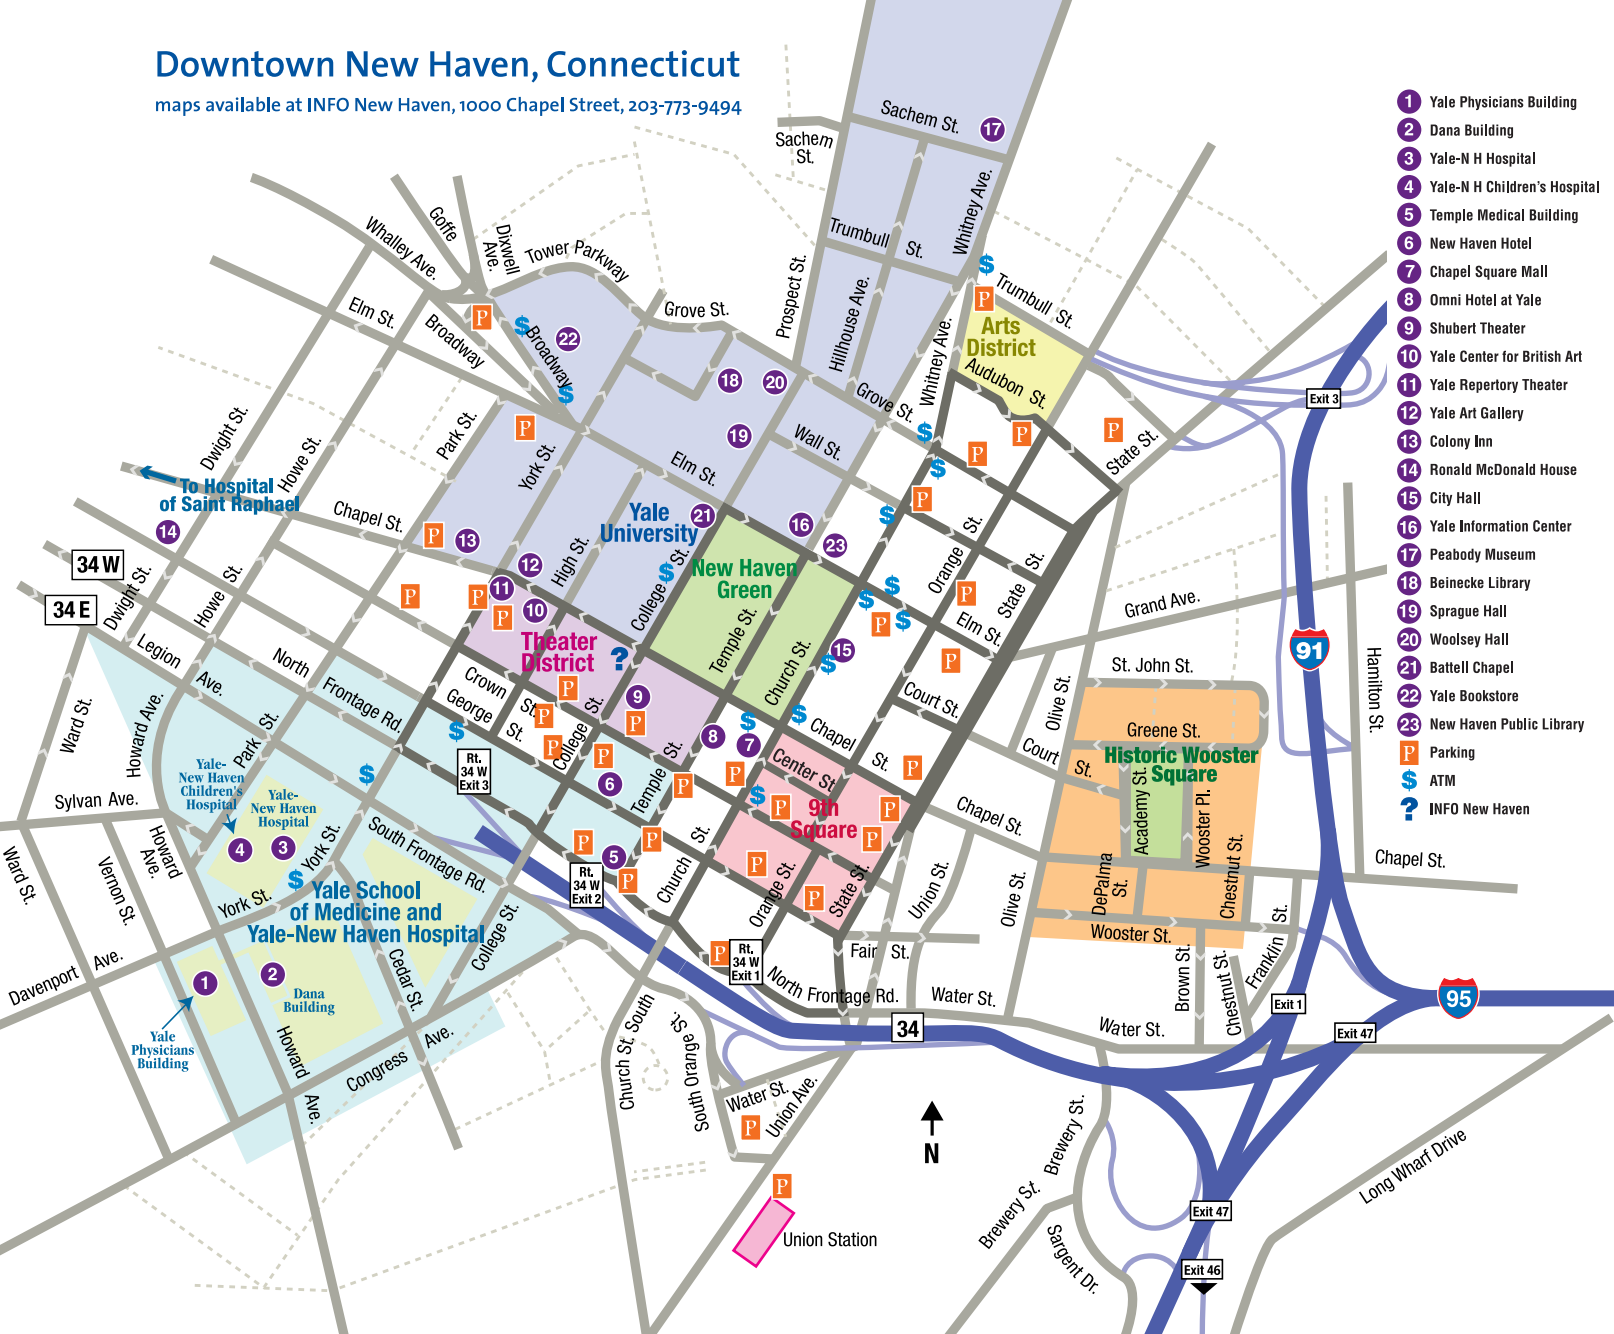

Downtown New Haven, Connecticut

maps available at INFO New Haven, 1000 Chapel Street, 203-773-9494

1. 1 Yale Physicians Building
   - 2 Dana Building
   - 3 Yale-N H Hospital
   - 4 Yale-N H Children's Hospital
   - 5 Temple Medical Building
   - 6 New Haven Hotel
   - 7 Chapel Square Mall
   - 8 Omni Hotel at Yale
   - 9 Shubert Theater
   - 10 Yale Center for British Art
   - 11 Yale Repertory Theater
   - 12 Yale Art Gallery
   - 13 Colony Inn
   - 14 Ronald McDonald House
   - 15 City Hall
   - 16 Yale Information Center
   - 17 Peabody Museum
   - 18 Beinecke Library
   - 19 Sprague Hall
   - 20 Woolsey Hall
   - 21 Battell Chapel
   - 22 Yale Bookstore
   - 23 New Haven Public Library
2. P Parking
   $ ATM
   ? INFO New Haven

To Hospital of Saint Raphael

34 W

34 E

91

95

Union Station

Long Wharf Drive

Yale School of Medicine and Yale-New Haven Hospital

Yale University

New Haven Green

Historic Wooster Square

Theater District

9th Square

Arts District

Exit 3

Exit 1

Exit 47

Exit 46

Rt. 34 W Exit 2

Rt. 34 W Exit 1

Rt. 34 W Exit 3

Yale New Haven Children's Hospital

Yale New Haven Hospital

Yale Physicians Building

Dana Building